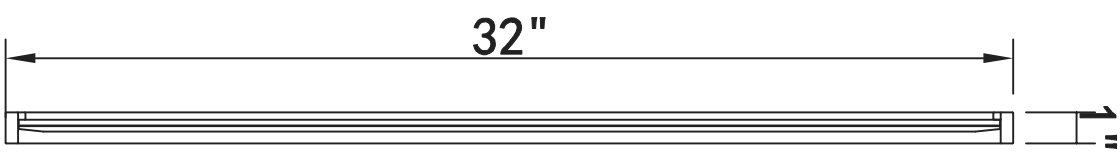

Front view

Side view

DWG. NO.

MODEL NO:

MR4058BR

SPEC NO:

QUANTITY:

DATE:

CHECKED BY:

FOR PROPOSAL ONLY ALL DIMENSIONS TO BE VERIFIED

PROJECT:

COLOR:

FINISH:

REVISIONS

1	
2	
3	
4	
5	
6	

500-550 E. Erie Avenue

Philadelphia PA 19134

1-888-388-3390

Model #	MR4058BR	Product Type	Mirror	Product Width (in)	32	Product Depth (in)	1	Product Height (in)	32
Mirror Width	31.25"	Mirror Depth	0.16"	Mirror Height	31.25"	Frame shape	Round	Orientation	Vertical and Horizontal
Frame finish	Brass	Frame material	Metal and MDF	Mounting / attachment type	Brackets	Number of brackets	1	Beveled glass	Yes
Frameless	No	Package LENGTH	36.75	Package WIDTH	37.25	Package HEIGHT	4.5	Package Weight	44
Product weight	17.6	Shipment Type	Small Parcel						